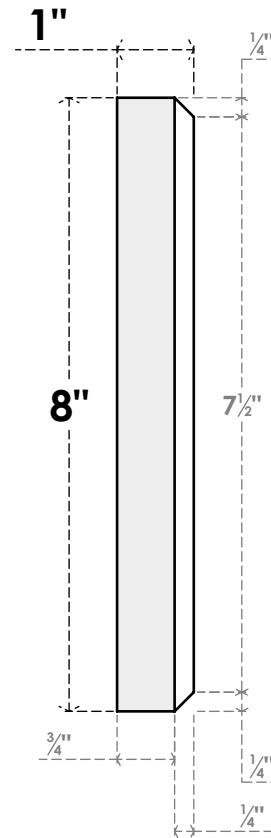

ROSP080X080X100SDG01

8"W X 8"H X 1"P STANDARD SEDGWICK ROSETTE WITH BEVELED EDGE, ARCHITECTURAL GRADE PVC

FRONT

SIDE

EKENA MILLWORK
2300 WEST MAIN ST.
CLARKSVILLE, TX 75426
TOLL FREE: 866-607-0453
WWW.EKENAMILLWORK.COM

NOTES

1. INSTALLATION TO BE COMPLETED IN ACCORDANCE WITH MANUFACTURER'S SPECIFICATIONS.
2. DRAWING MAY NOT BE TO SCALE
3. THIS DRAWING IS INTENDED FOR DESIGN AND PLANNING PURPOSES ONLY.
4. ALL INFORMATION CONTAINED HEREIN WAS CURRENT AT THE TIME OF DEVELOPMENT BUT MUST BE REVIEWED AND APPROVED BY THE PRODUCT MANUFACTURER TO BE CONSIDERED ACCURATE.
5. ARCHITECTURAL GRADE PVC PRODUCTS ARE MADE FROM EXPANDED CELLULAR PVC AND COME NATURALLY WHITE BUT MAY BE PAINTED