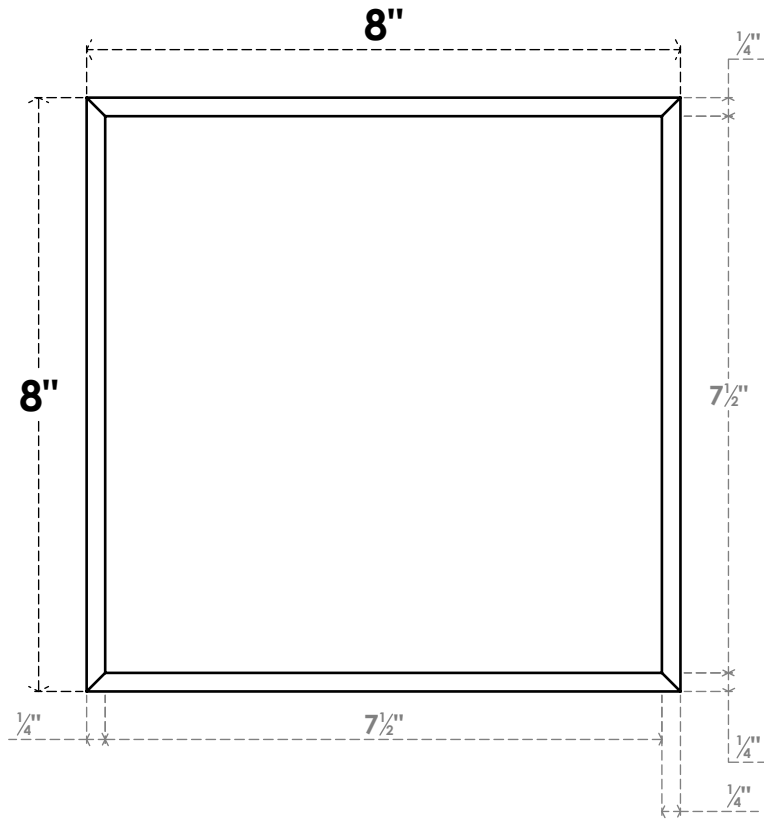

ROSP080X080X100SDG01

8"W X 8"H X 1"P STANDARD SEDGWICK ROSETTE WITH BEVELED EDGE, ARCHITECTURAL GRADE PVC

FRONT

SIDE

EKENA MILLWORK
2300 WEST MAIN ST.
CLARKSVILLE, TX 75426
TOLL FREE: 866-607-0453
WWW.EKENAMILLWORK.COM